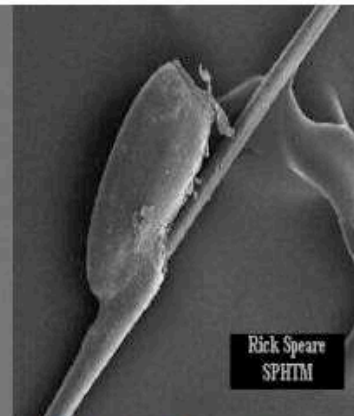

Unlike a mosquito, head lice have mouth which is hidden

Head lice have six legs, each ending in a claw

Louse eggs (nits)

Live eggs have curved walls and will pop when squeezed

Dead eggs have collapsed sides

Hatched eggs have a flat top in profile

The lifecycle of the head louse