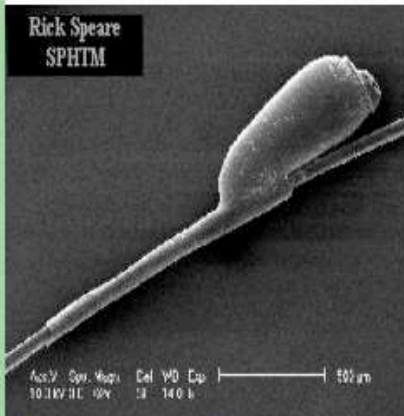

Unlike a mosquito, head lice have mouth which is hidden

Head lice have six legs, each ending in a claw

Louse eggs (nits)

Live eggs have curved walls and will pop when squeezed

Dead eggs have collapsed sides

Hatched eggs have a flat top in profile

The lifecycle of the head louse