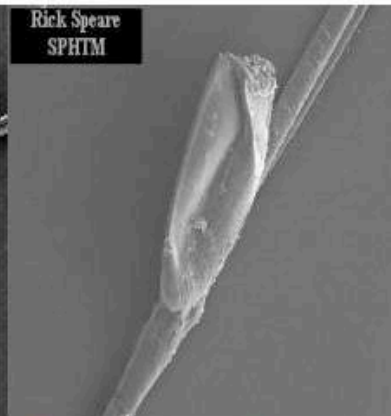

Unlike a mosquito, head lice have mouth which is hidden

Head lice have six legs, each ending in a claw

Louse eggs (nits)

Live eggs have curved walls and will pop when squeezed

Dead eggs have collapsed sides

Hatched eggs have a flat top in profile

The lifecycle of the head louse